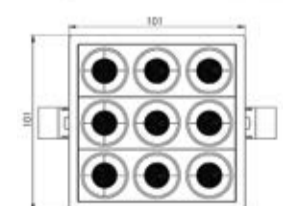

GLOWNEST XTA ROUND 9 HEAD